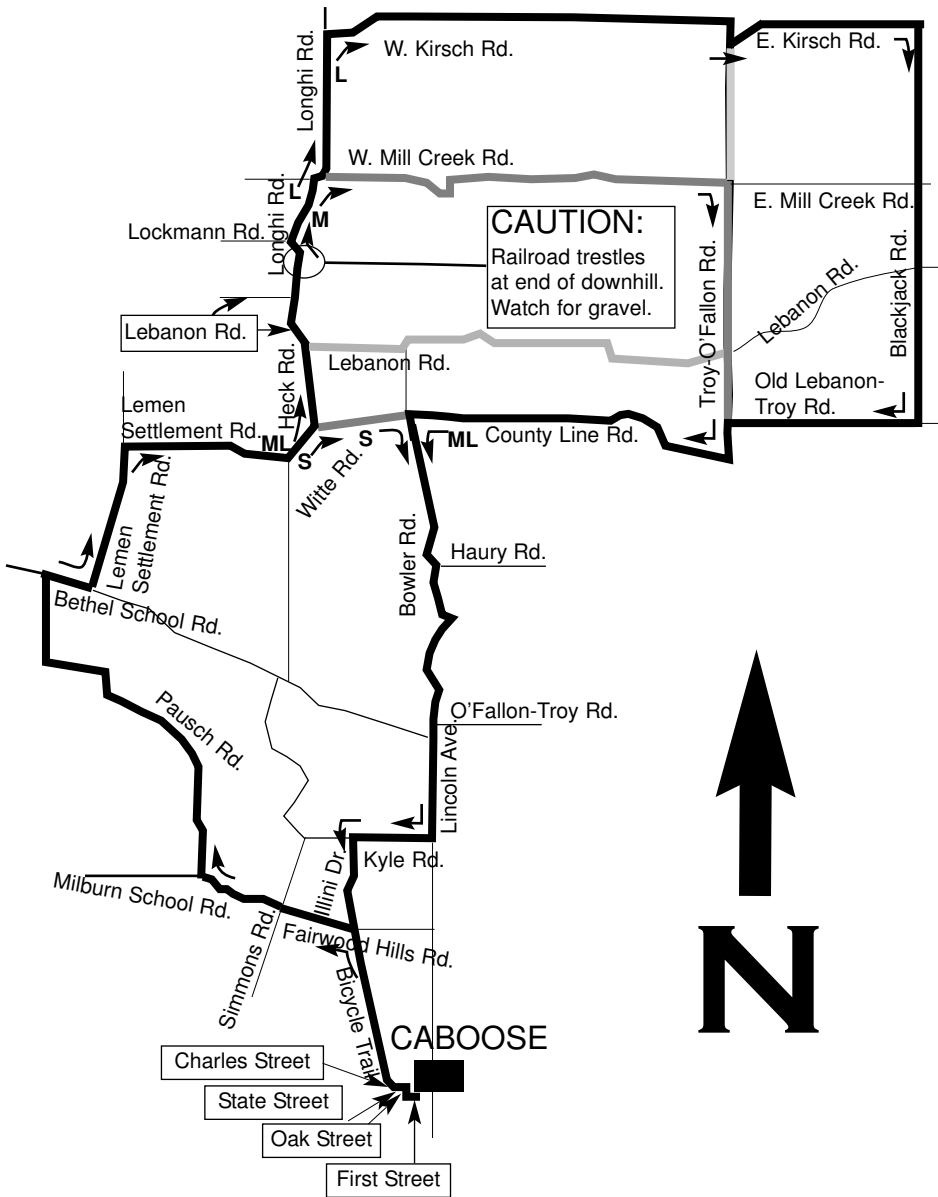

BABES

O'FALLON NORTH ROUTE

ALL

R	First Street	0
R	Oak Street	0.1
L	State Street	0.2
R	Charles Street	0.3
R	Bicycle Trail	0.4
S	Illini Drive	1.5
L	Fairwood Road	1.7
X	Simmons Road	2.2
	(Becomes Milburn School Rd.)	
R	Pausch Rd.	2.7
R	Bethel School Rd.	5.3
L	Lemen Settlement Rd.	5.6
R	Lemen Settlement Rd.	6.5
L	Witte Road	7.6

LONG

L	Heck Road	7.9
	STREET SIGN HIDDEN	
L	Lebanon Rd.	8.6
S	Longhi Rd.	8.9
R	Longhi Rd.	9.3
	(Lockmann Rd. sign)	
L	Longhi Rd.	9.8
R	W. Kirsch Rd.	10.9
R	Troy-O'Fallon Rd.	13.5
L	E. Kirsch Rd.	13.6
R	Blackjack Road	14.7
X	E. Mill Creek Rd.	15.7
X	Lebanon Road	16.3
R	Old Troy-Lebanon Rd.	17.3
L	Troy-O'Fallon Rd.	18.3
R	County Line Rd.	18.5
L	Bowler Rd.	20.6
R	Bowler Rd.	21.3
S	Lincoln Ave.	22.7
R	Kyle Road	23.4
L	Illini Drive	23.9
S	Bicycle Trail	24.6
L	Charles St.	25.7
L	State St.	25.8
R	Oak St.	25.9
L	First St.	26.0

SHORT

R	Witte Road	7.9
	STREET SIGN HIDDEN	
R	Bowler Rd.	8.4
R	Bowler Rd.	9.1
S	Lincoln Ave.	10.5
R	Kyle Road	11.3
L	Illini Drive	11.8
S	Bicycle Trail	12.4
L	Charles St.	13.5
L	State St.	13.6
R	Oak St.	13.7
L	First St.	13.8

MEDIUM

L	Heck Road	7.9
	STREET SIGN HIDDEN	
L	Lebanon Rd.	8.6
S	Longhi Rd.	8.9
R	Longhi Rd.	9.3
	(Lockmann Rd. sign)	
R	W. Mill Creek Rd.	9.8
R	Troy-O'Fallon Rd.	12.6
R	County Line Rd.	14.4
L	Bowler Road	16.6
R	Bowler Road	17.3
S	Lincoln Ave.	18.7
R	Kyle Road	19.4
L	Illini Drive	19.9
S	Bicycle Trail	20.5
L	Charles St.	21.5
L	State St.	21.6
R	Oak St.	21.8
L	First St.	21.9