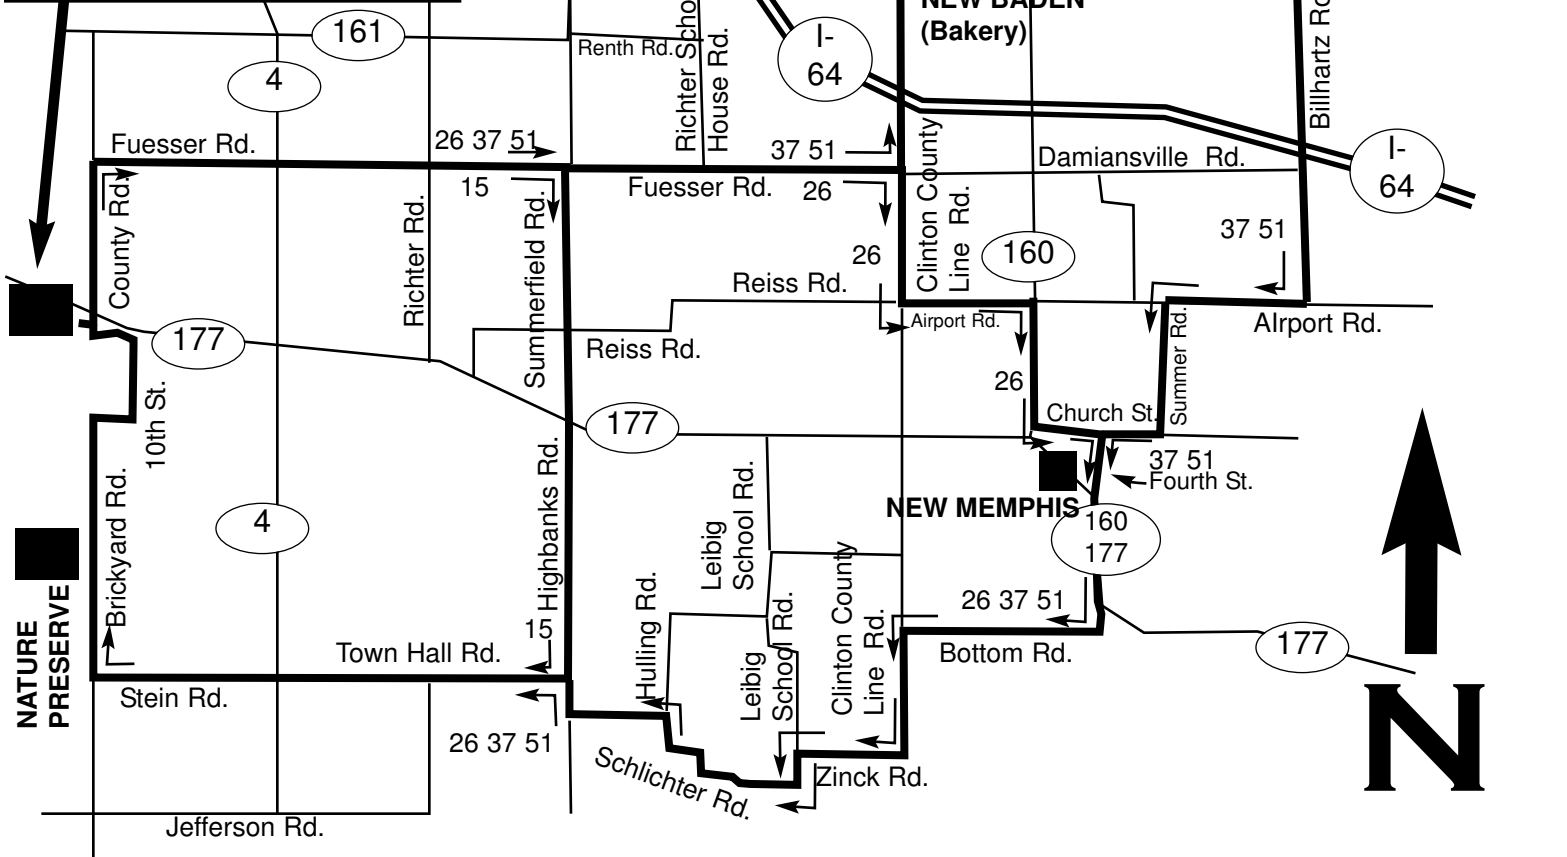

B.A.B.E.S.
belleville area bicycling and eating society

MASCOUTAH FALL FESTIVAL RIDE

ROEMER TOPF (Country Club)
Ride begins and ends here!

Arbor Glen
Winding Oaks

County Rd.
10th St.
Eisenhower St.
McKinley St.

177 Out
177 In

B.A.B.E.S.
belleville area bicycling and eating society

MASCOUTAH FALL FESTIVAL RIDE

SUPER SHORT (15)

L	County Rd.	0
X	Illinois 177	0.1
R	Summerfield Rd.	5.0
R	Town Hall Road.	8.9
R	Brickyard Road	3.1
L	South	15.3
R	Winding Oaks	15.4
R	Arbon Glen	15.5
L	Eisenhower Rd.	15.6
R	County Road	15.7
L	McKinley St.	15.8

SHORT (26)

L	County Rd.	0
X	Illinois 177	0.1
X	Summerfield Rd.	5.0
R	Clinton County Line Rd.	7.5
L	Airport Rd.	8.5
R	Illinois 160	9.5
L	Church St.(New Memphis)	10.5
R	Fourth St.	11.0
L	Illinois 160-177	11.5
R	Wittenberg Rd.	12.4
R	Bottom Rd.	12.5
L	County Line Rd.	14.0
R	Zinck Rd.	15.0
L	Leibig School Rd.	15.8
R	Schlicter Rd.	16.0
R	Highbanks Rd.	18.2
L	Town Hall Rd.	18.5
R	Brickyard Rd.	22.0
L	South	24.8
R	Winding Oaks	24.9
R	Arbon Glen	25.0
L	Eisenhower Rd.	25.1
R	County Road	25.2
L	McKinley St.	25.3

MEDIUM

L	County Rd.	0
X	Illinois 177	0.1
X	Summerfield Rd.	5.0
L	Clinton County Line Rd.	7.5
X	Hanover St.(New Baden)	9.2
(Bakery right on Hanover)		
X	Wesclin Rd.	11.5
R	Coal Mine Rd.	13.7
L	Ellis St. (Summerfield)	15.7
R	Main St. (Becomes Summerfield Rd.)	15.9
R	Midgely-Neiss Rd.	18.0
R	Old Trenton Rd.	21.8
R	Frontage Rd.	22.3
L	Illinois 160	22.6
L	Broadway (Trenton)	23.4
R	Main St.	23.6
L	Mill Rd.	24.5
L	Highline Rd.	25.8
R	Tank Rd.	26.7
L	Illinois 161	30.0
R	Billhartz Rd.	30.3
L	Airport Rd.	33.1
L	Summer Rd.	34.1
L	Church St.	35.1
R	Fourth St.	35.6
L	Illinois 160-177	36.1
R	Wittenberg Rd.	36.9
R	Bottom Rd.	37.1
L	County Line Rd.	38.6
R	Zinck Rd.	39.6
L	Leibig School Rd.	40.4
R	Schlicter Rd.	40.6
R	Highbanks Rd.	42.8
L	Town Hall Rd.	43.0
R	Brickyard Rd.	46.6
L	South	49.4
R	Winding Oaks	49.5
R	Arbor Glen	49.6
L	Eisenhower Rd.	49.7
R	County Road	49.8
L	McKinley St.	49.9