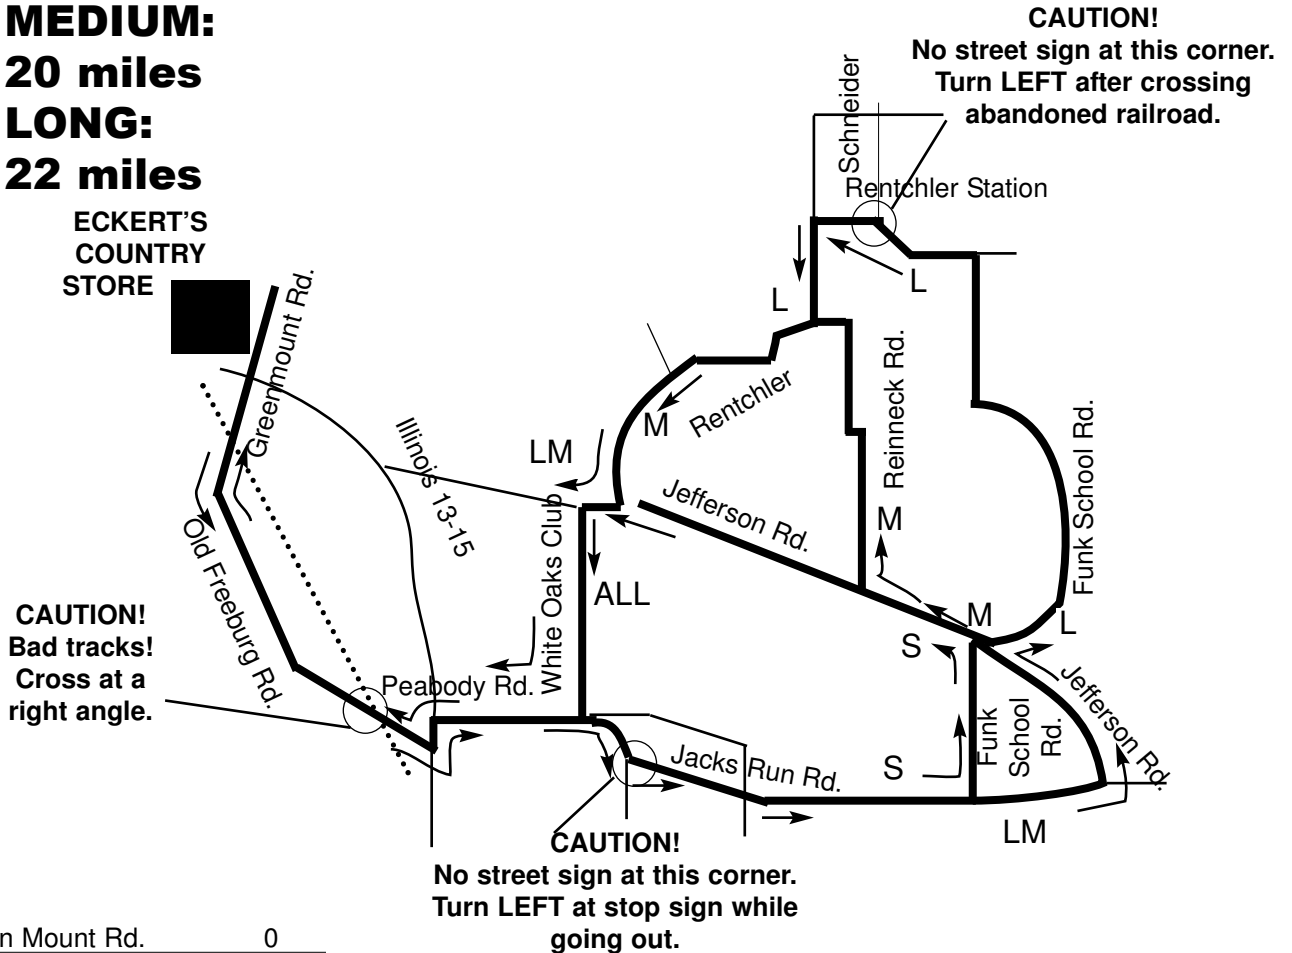

BABES

Wednesday night ride
From Eckert's Country Store

SHORT:
16 miles
MEDIUM:
20 miles
LONG:
22 miles

ECKERT'S
COUNTRY
STORE

ALL

R	Green Mount Rd.	0
S	Cross Ill. 13-15	0.1
L	Old Freeburg Rd.	0.9
L	Ill. 13-15	2.9
R	Peabody Rd.	3.1
R	White Oaks Club	4.1
L	Jacks Run Rd.	4.5

SHORT

L	Funk School Road	7.1
L	Jefferson Road	8.1
L	White Oaks Club	10.6
R	Peabody	12.1
L	Ill. 13-15	13.1
R	Old Freeburg Rd.	13.2
R	Green Mount Rd.	15.2
L	Eckerts Parking Lot	16.1

MEDIUM

L	Jefferson Road	8.1
S	Funk School Road	9.6
R	Reinnick Rd.	10.6
S	Rentchler Road	13.0
R	Jefferson Road	14.9
L	White Oaks Club	15.1
R	Peabody	16.6
L	Ill. 13-15	17.6
R	Old Freeburg Rd.	17.8
R	Green Mount Rd.	19.8
L	Eckerts Parking Lot	20.6

LONG

L	Jefferson Road	8.1
R	Funk School Road	9.6
L	Rentchler Station Road	13.6
L	Rentchler Road	14.1
R	Rentchler Road	14.8
R	Jefferson Road	16.7
L	White Oaks Club	16.9
R	Peabody	18.4
L	Ill. 13-15	19.4
R	Old Freeburg Rd.	19.6
R	Green Mount Rd.	21.6
L	Eckerts Parking Lot	22.3